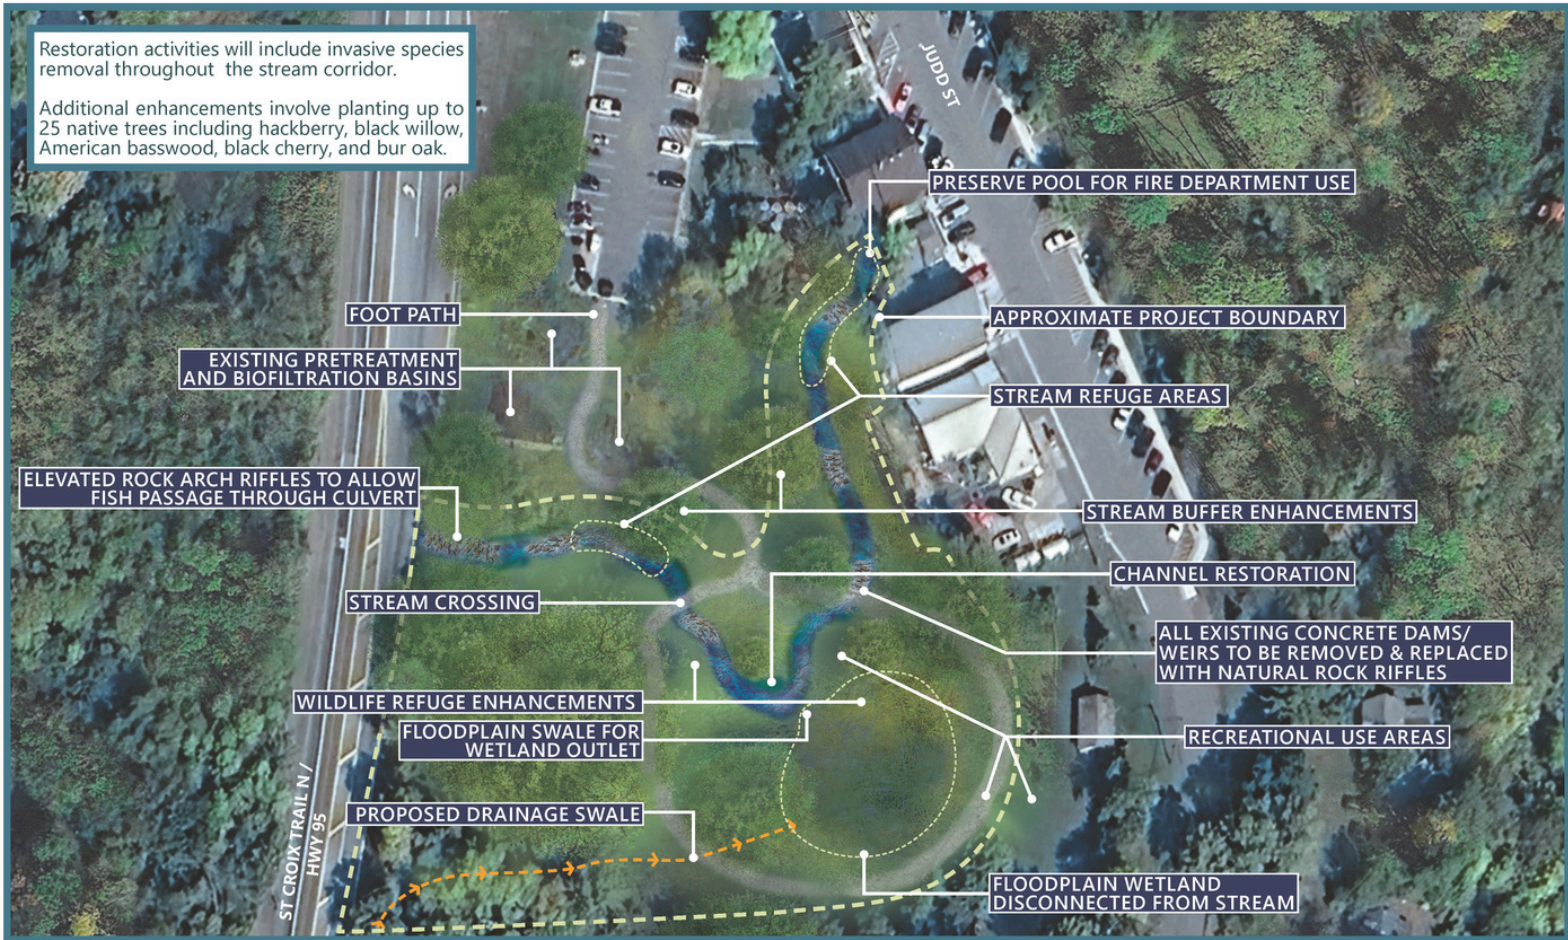

# Mill Stream Restoration

Open House: Tuesday, Jan. 21 (6-8pm)

Marine Village Hall

Last year, Marine residents shared their visions for a restored Mill Stream in the heart of the community. We listened and went to the design board!

## MILL STREAM RESTORATION - REACH 2

MARINE ON ST. CROIX, MN

The Carnelian-Marine-St. Croix Watershed District is planning to restore this portion of Mill Stream to improve water quality and habitat for brook trout. Establishing native vegetation throughout the corridor improves the quality of water entering Mill Stream the addition of rock riffles slows water to improve fish passage and habitat.