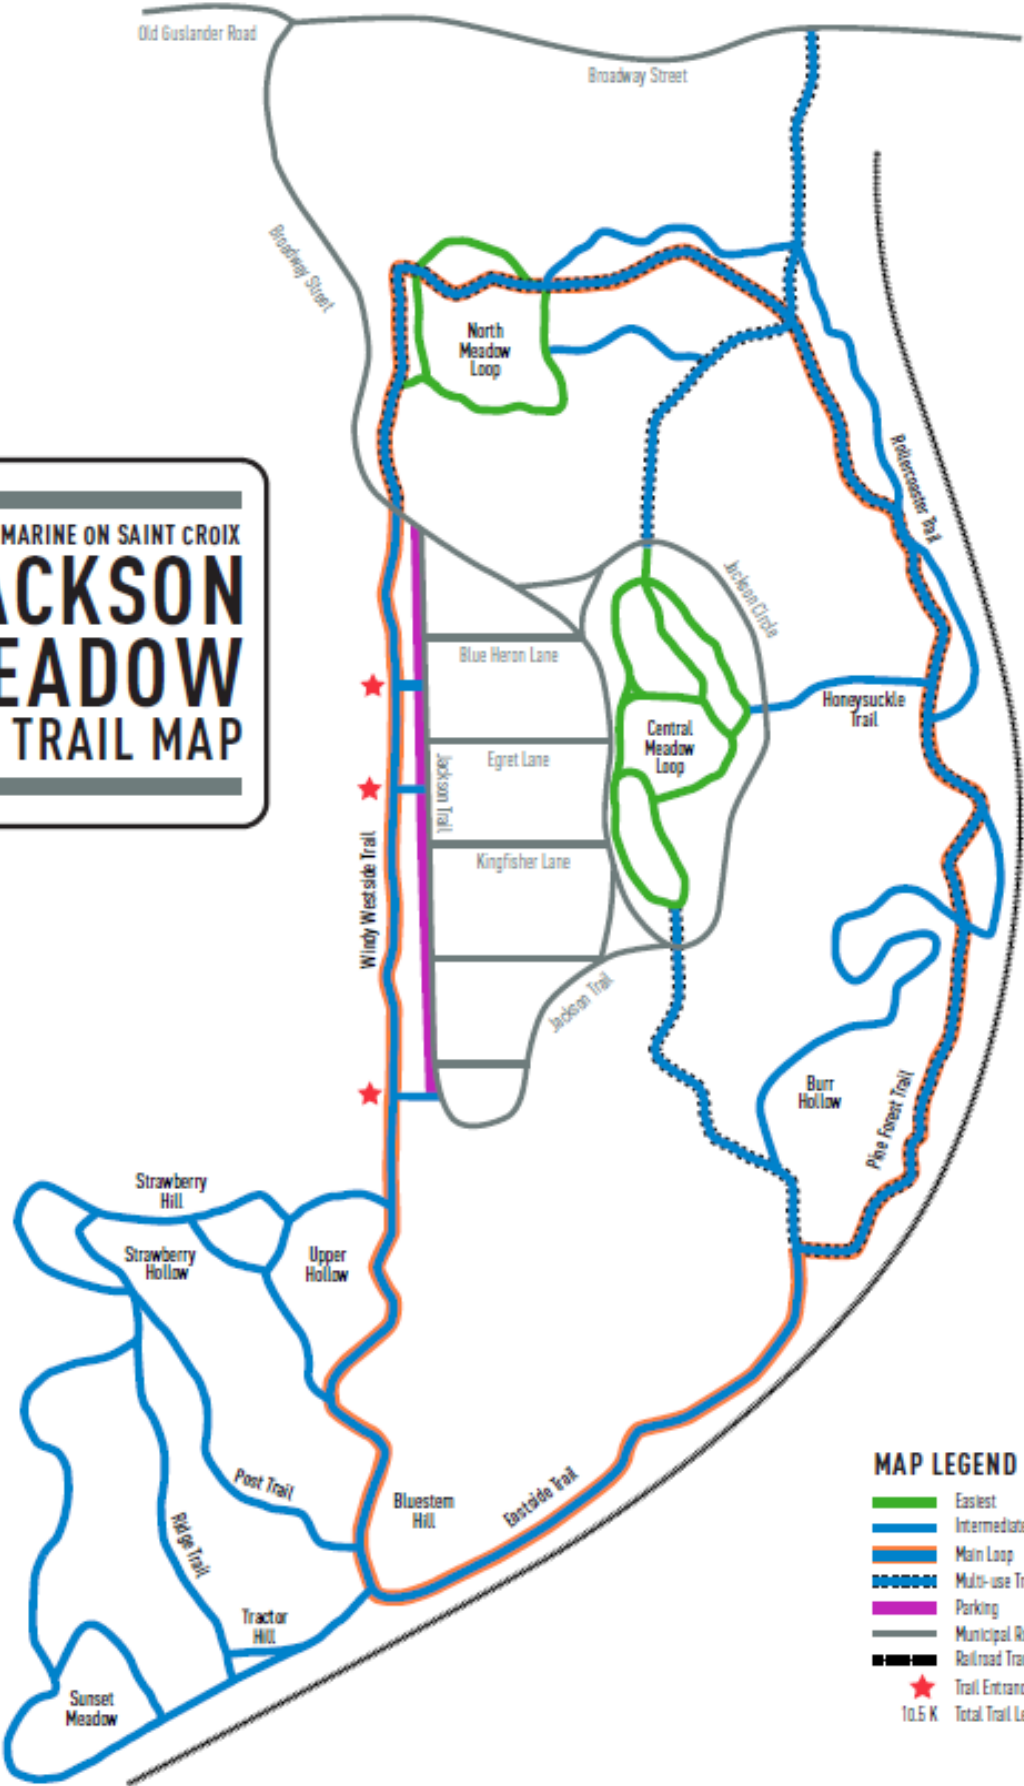

CITY of MARINE ON SAINT CROIX  
**JACKSON MEADOW**  
**SKI TRAIL MAP**

**MAP LEGEND**

- Easiest
- Intermediate
- Main Loop
- Multi-use Trail (Walking Permitted)
- Parking
- Municipal Road
- Railroad Tracks
- ★ Trail Entrance
- To 5 K Total Trail Length